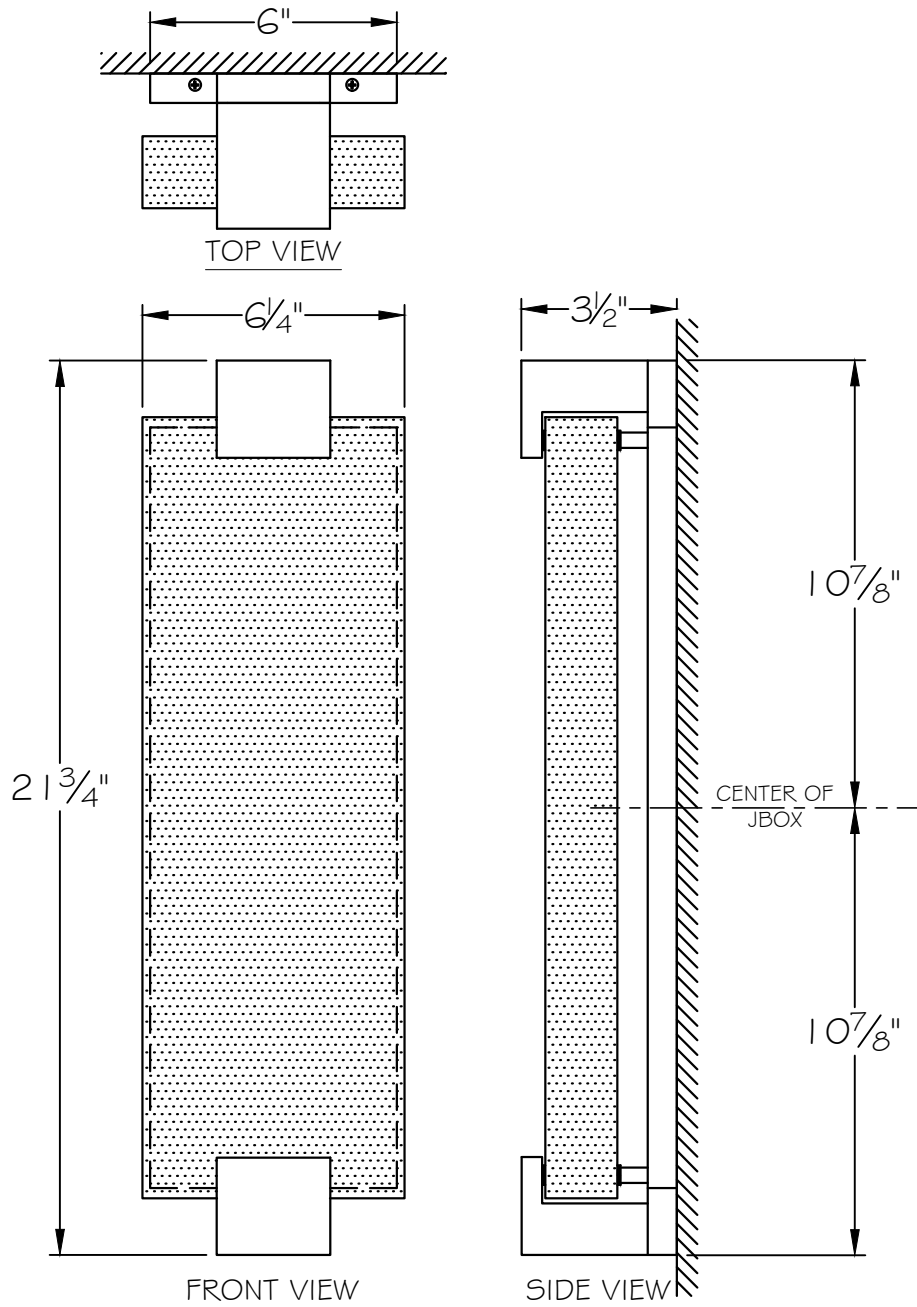

CUSTOMER REFERENCE DRAWING

STYLE CONFIGURATIONS:

TERRA ORIGINAL GLASS:

- 11ST BLACK / CLEAR GLASS
- 12ST BLACK / GOLD GLASS
- 21ST SILVER LEAF / CLEAR GLASS
- 22ST SILVER LEAF / GOLD GLASS
- 31ST GOLD LEAF / CLEAR GLASS
- 32ST GOLD LEAF / GOLD GLASS
- 41ST BRONZE / CLEAR GLASS
- 42ST BRONZE / GOLD GLASS

- 15, -25, -35, -45 (RAKE GLASS)

This drawing, specifications and the product depicted are the exclusive property of Fine Art Handcrafted Lighting®. In compliance with US copyright and patent requirements, notice is hereby given that this document and the product depicted shall not be copied, altered or used in any manner without the expressed written consent of Fine Art Handcrafted Lighting®.