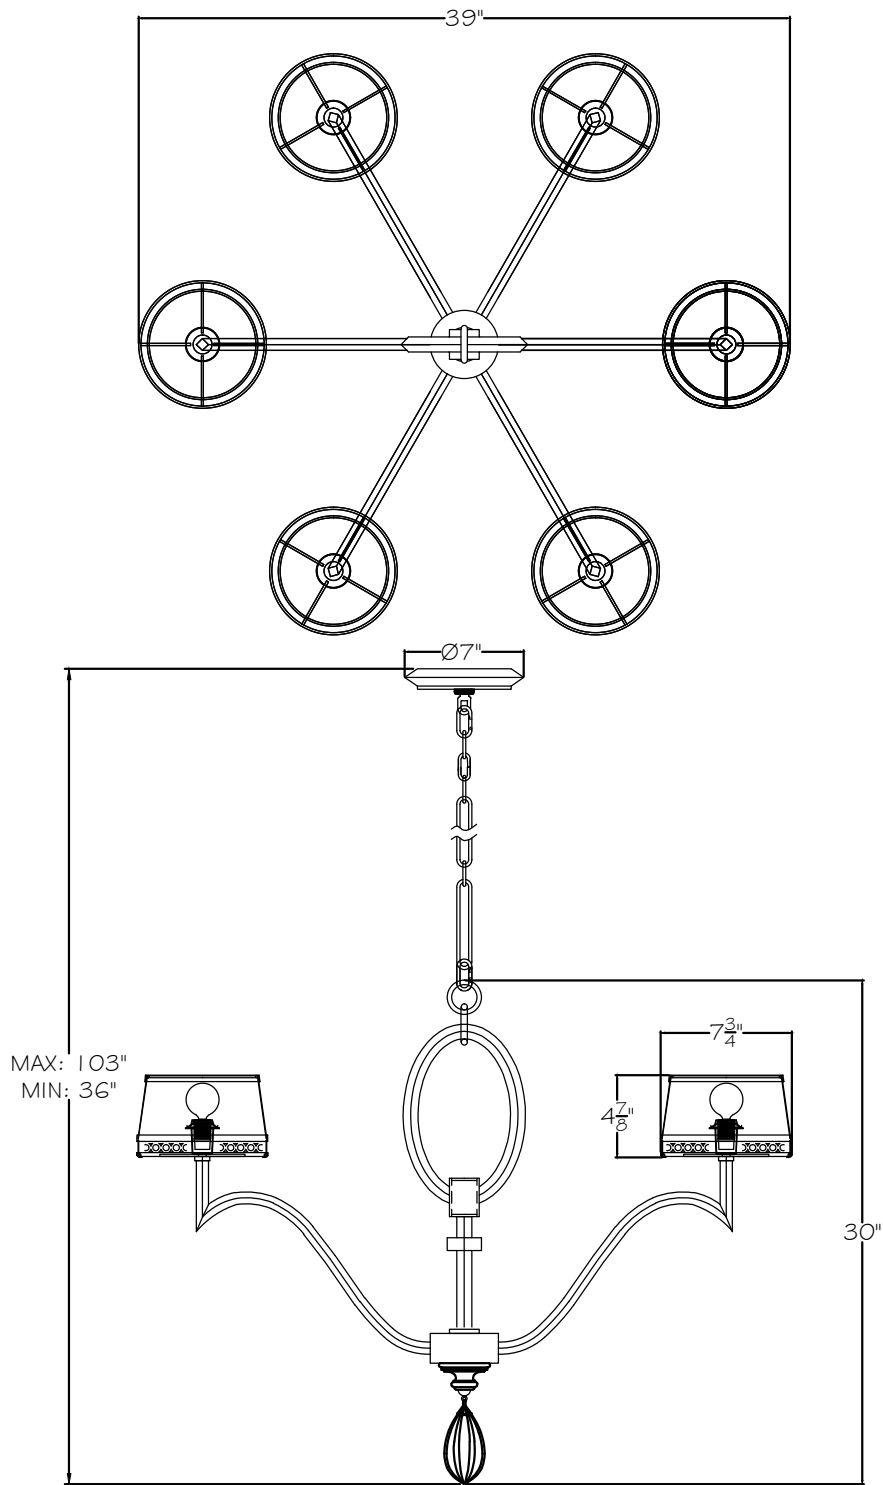

CUSTOMER REFERENCE DRAWING

THUMBNAIL IMAGES OF STYLE OPTIONS:

-1ST SILVER

TAPERED SHADE

-2ST GOLD

TAPERED SHADE

-SF41 SILVER

WHITE SHADE