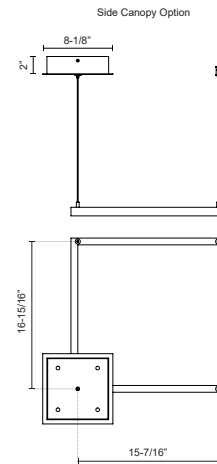

PIAZZA PD88118-UNV-010

PENDANTS

PROJECT

DESCRIPTION

Extruded aluminum with rectangular profile. Flush silicone diffuser. Matte powder-coated finish. Down light. Duo canopy mounting style

Brushed Gold

Black

White

SPECIFICATION DETAILS

Fixture Dimensions	L17-3/4" x W17-3/4" x H1-3/8"
Light Source	LED with DC Driver
Wattage	37W
Total Lumens	2810lm
Delivered Lumens	BG-1308lm; BK-1017lm; WH-1565lm;
Voltage	120-277V
Color Temperature	3000K
CRI (Ra)	90CRI
Optional Color Temps	2700K - 5000K Available, Minimum Order Quantities Apply
LED Rated Life	50,000 hours
Dimming	100% - 10%, TRIAC or ELV Dimmer (Not Included) or 0-10V Dimmer (Not Included)
Diffuser Details	Frosted Silicone Diffuser
Adjustable	Yes
Wire Length	120" Max
Wire Type	BG - Black Wire; BK - Black Wire; WH - Clear Wire;
Minimum Hang Height	12"
Sloped Ceiling Adaptable	Yes
Location	Dry
Illumination Direction	Downlight
Canopy Dimensions	L8-1/8" x W8-1/8" x H2"
Paint Finish	BG01(Canopy); BG02(Fixture Body); BK02; WH02;
Material	Aluminum + Polymeric Material
CEC Title 24 JA8-2022	Yes, JA8-2022

* For custom options, consult factory for details.

* For warranty information, please visit www.kuzcolighting.com/warranty

KUZCO

CANADA: 19054 28TH AVENUE - SURREY, BC V3Z 6M3

USA: 3035 E. LONE MOUNTAIN ROAD - LAS VEGAS, NV 89081

WWW.KUZCOLIGHTING.COM

© 2021 KUZCO LIGHTING. ALL RIGHTS RESERVED.

COMMENT