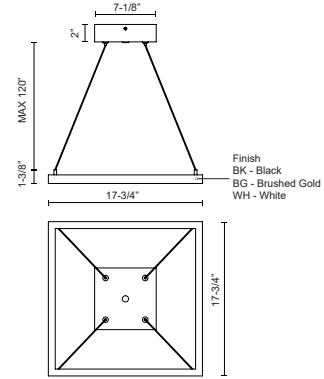

PIAZZA PD88118-UNV-010

PENDANTS

PROJECT

DESCRIPTION

Extruded aluminum with rectangular profile. Flush silicone diffuser. Matte powder-coated finish. Down light. Duo canopy mounting style

Brushed Gold

Black

White

SPECIFICATION DETAILS

Fixture Dimensions	L17-3/4" x W17-3/4" x H1-3/8"
Light Source	LED with DC Driver
Wattage	37W
Total Lumens	2810lm
Delivered Lumens	BG-1308lm; BK-1017lm; WH-1565lm;
Voltage	120-277V
Color Temperature	3000K
CRI (Ra)	90CRI
Optional Color Temps	2700K - 5000K Available, Minimum Order Quantities Apply
LED Rated Life	50,000 hours
Dimming	100% - 10%, TRIAC or ELV Dimmer (Not Included) or 0-10V Dimmer (Not Included)
Diffuser Details	Frosted Silicone Diffuser
Adjustable	Yes
Wire Length	120" Max
Wire Type	BG - Black Wire; BK - Black Wire; WH - Clear Wire;
Minimum Hang Height	12"
Sloped Ceiling Adaptable	Yes
Location	Dry
Illumination Direction	Downlight
Canopy Dimensions	L8-1/8" x W8-1/8" x H2"
Paint Finish	BG01(Canopy); BG02(Fixture Body); BK02; WH02;
Material	Aluminum + Polymeric Material
CEC Title 24 JA8-2022	Yes, JA8-2022

* For custom options, consult factory for details.

* For warranty information, please visit www.kuzcolighting.com/warranty

KUZCO

CANADA: 19054 28TH AVENUE - SURREY, BC V3Z 6M3

USA: 3035 E. LONE MOUNTAIN ROAD - LAS VEGAS, NV 89081

WWW.KUZCOLIGHTING.COM

© 2021 KUZCO LIGHTING. ALL RIGHTS RESERVED.

COMMENT